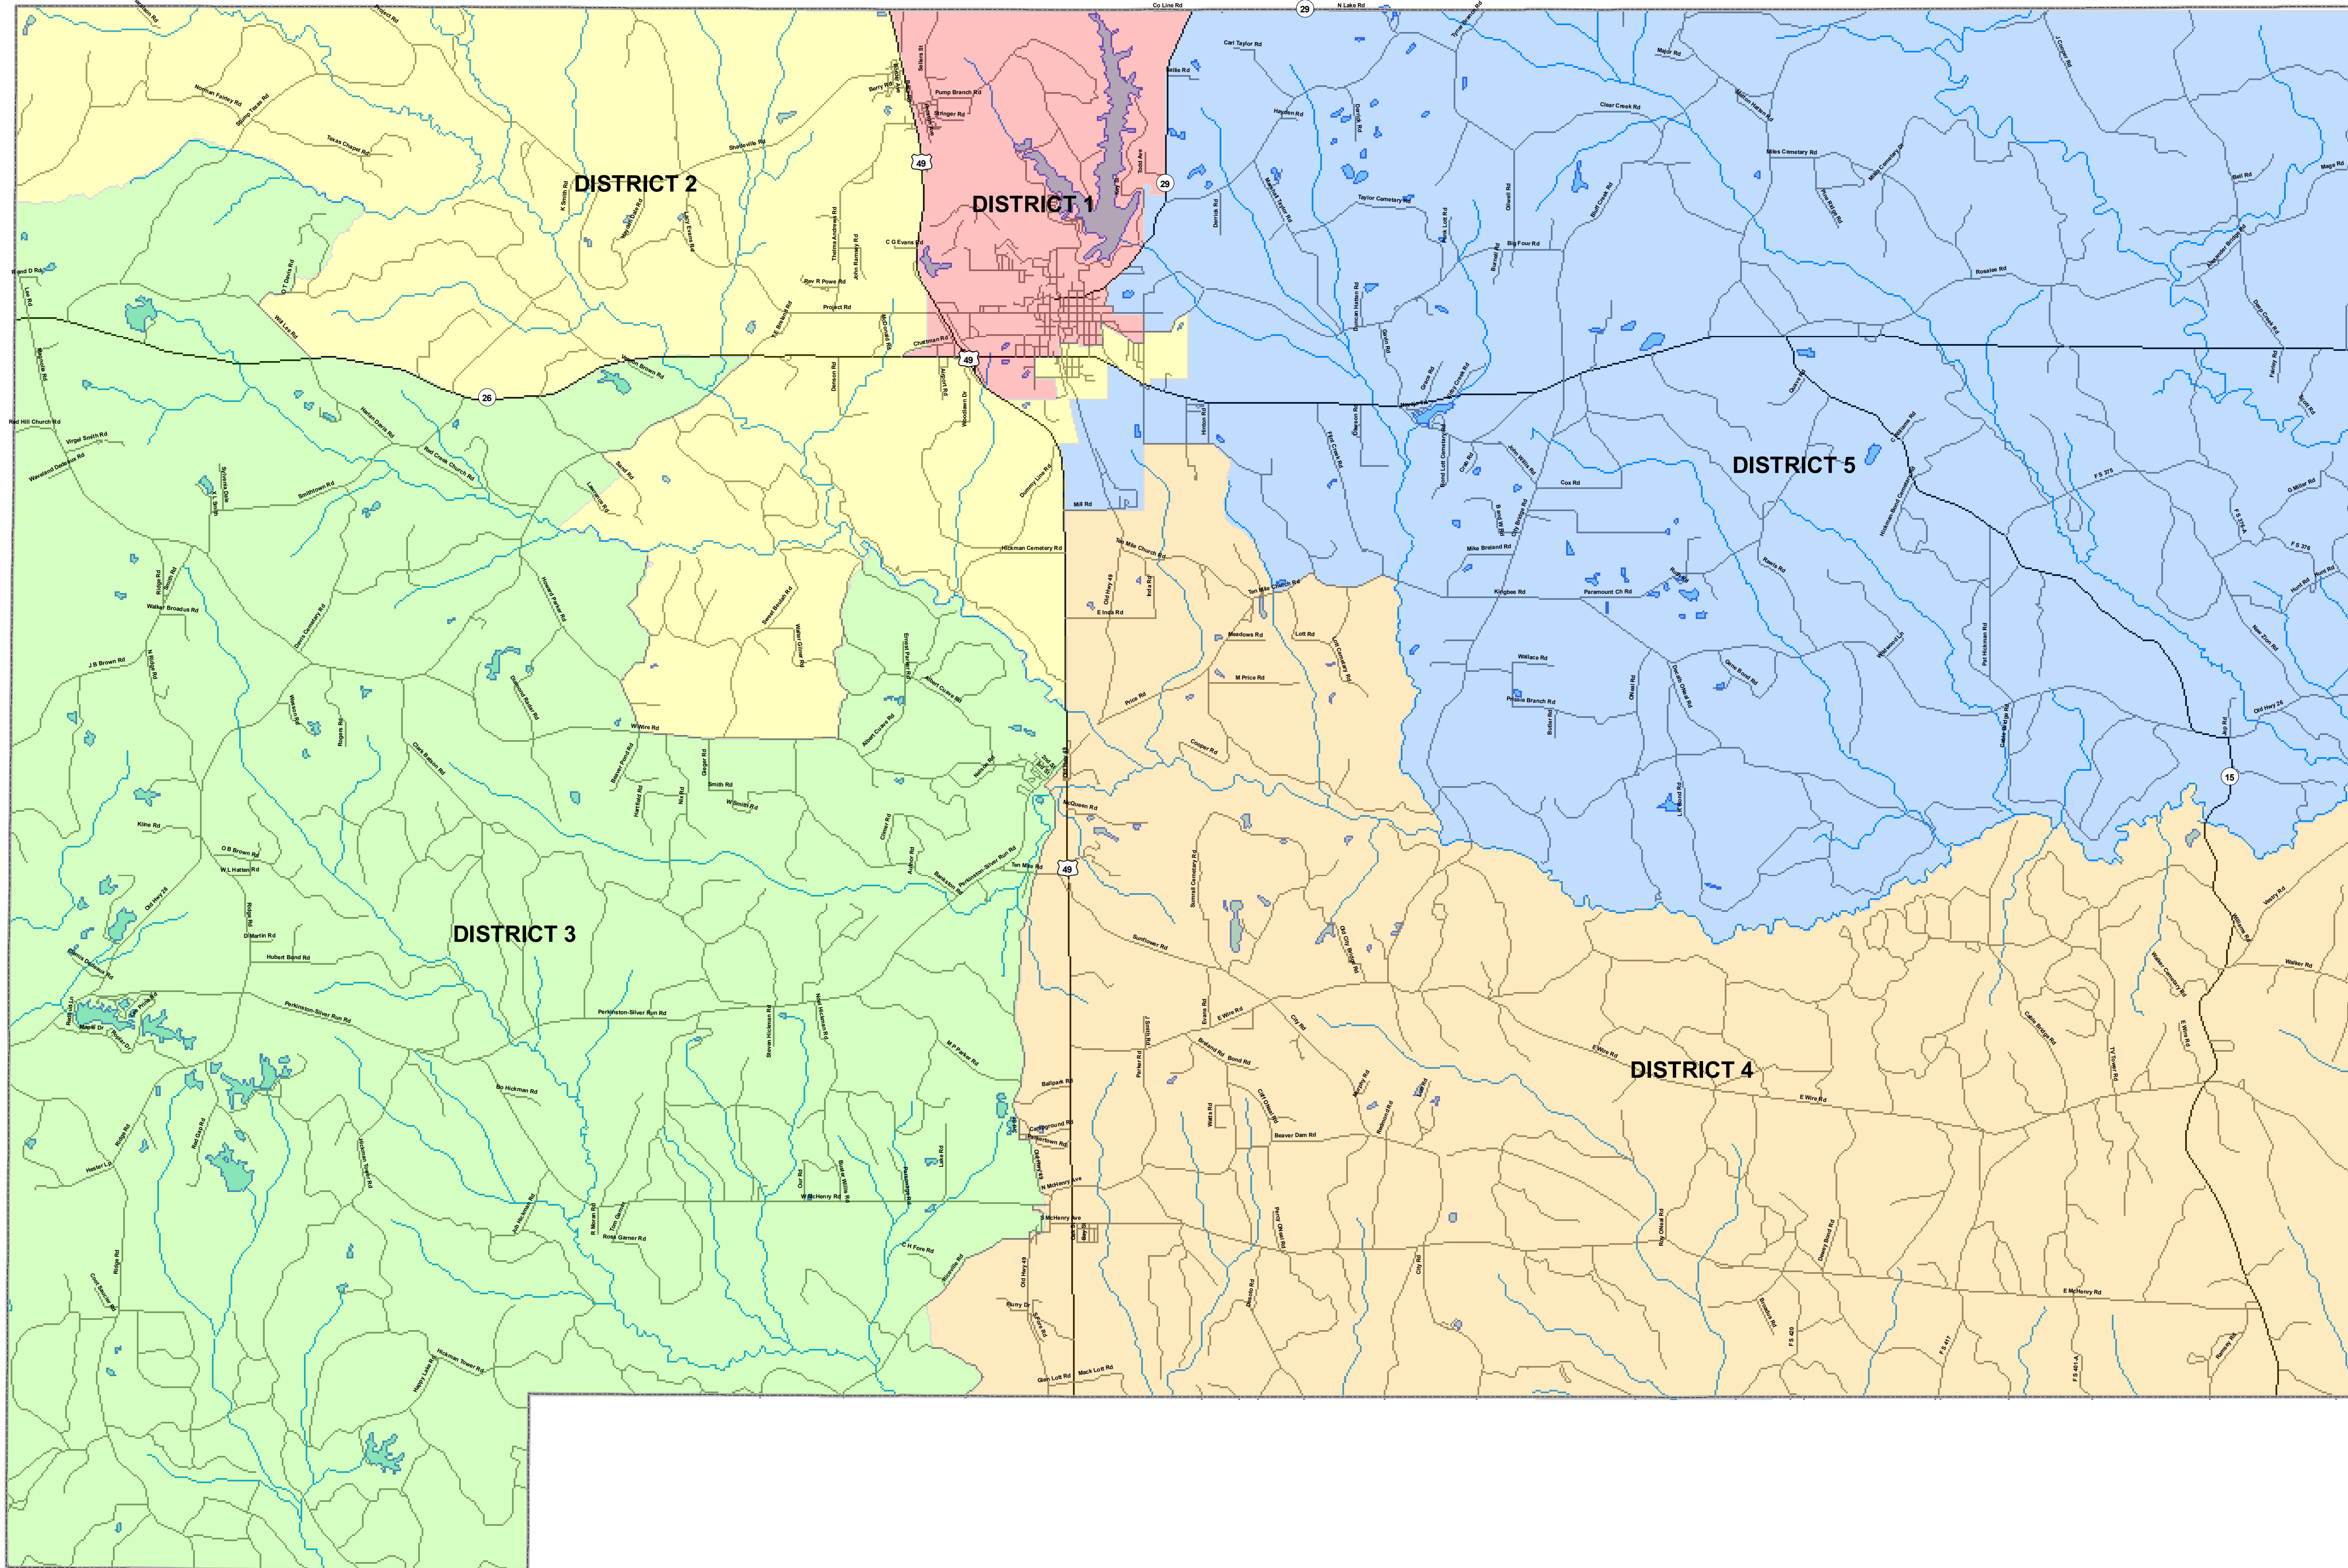

SUPERVISOR DISTRICTS FOR STONE COUNTY, MISSISSIPPI

Legend

- Counties
- Supervisor Districts**
- NAME**
- DISTRICT 1
- DISTRICT 2
- DISTRICT 3
- DISTRICT 4
- DISTRICT 5
- County Roads
- Primary Roads
- Perennial Streams
- Water Bodies